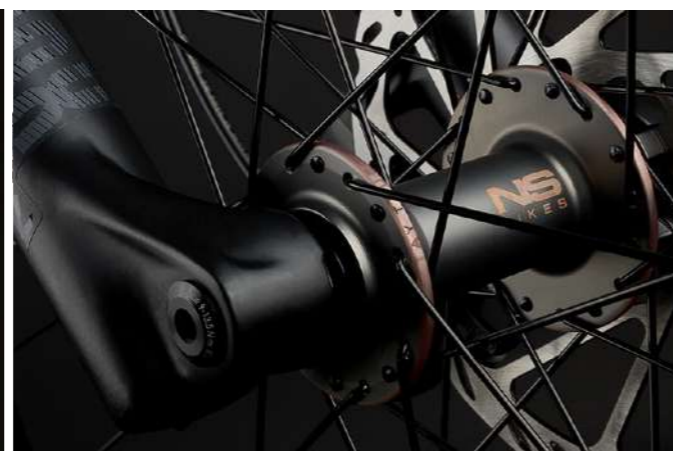

GEN 2.0

CARRY OVER

45

- FRAME | 4130 CROMOLY
- FORK | ROCK SHOX RECON 140MM
- DERAILLEUR | SHIMANO DEORE M6100 1X12
- BRAKES | SHIMANO DEORE MT410
- CRANKSET | SHIMANO DEORE 32T
- DROPPER POST | XF MANIC
- HANDLEBAR | NS BIKES 780MM
- STEM | NS BIKES TONE 31.8
- HUBS | NS BIKES ROTARY SEALED BEARINGS
- RIMS | OCTANE ONE SOLAR
- TIRES | MAXXIS DHF 29 X 2.5" / AGRESSOR 29 X 2.5"

- S NSB-00364
- M NSB-00365
- L NSB-00366