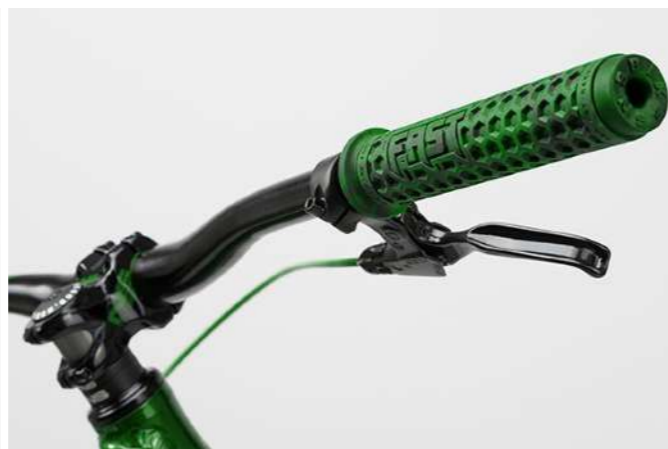

DIRT JUMPING / PUMPTRACK / SLOPESTYLE 26"

METROPOLIS 3

PRODUCTION Q2

VIOLET

GEN 2.0

NEW COLOUR & SPEC 56

MAIN FEATURES

- CROMOLY DOUBLE BUTTED / HI-TEN FRAME W/TAPER HEADTUBE BASED ON MAJESTY GEOMETRY
- RST DIRT T 100MM FORK
- NS BIKES AFTERMARKET COCKPIT
- TEKTRO ARIES REAR DISK BRAKE
- STRONG SALT BMX CRANKSET
- REAR HUB WITH 10T DRIVER
- MICRODRIVE DRIVETRAIN WITH SMALL CHAINRING

- FRAME | 4130 CROMOLY / HI-TEN TUBES
- FORK | RST DIRT T 100MM
- REAR BRAKE | TEKTRO MD-300
- CRANKSET | SALT BY WTP TUBULAR CROMOLY 25T
- HANDLEBAR | NS BIKES LICK 740MM
- STEM | NS BIKES CHEMICAL
- HUBS | NS BIKES 9MM FRONT
- NS BIKES LOOSE BALL REAR, 10T DRIVER
- RIMS | NS BIKES FUNDAMENTAL / OCTANE ONE PUMP
- TIRES | KENDA SB8 26 X 2.1"

NSB-00787