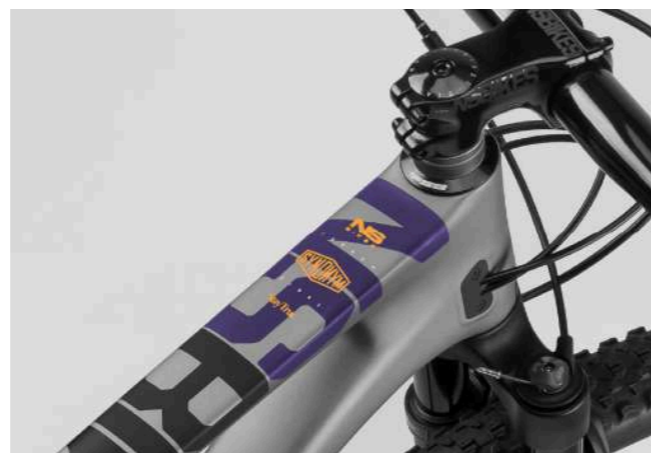

XC RACING 29"

SYNONYM RC2

PRODUCTION Q4

GREY

GEN 1.0

NEW SPEC

39

MAIN FEATURES

- LIGHTWEIGHT CARBON FRAME
- UNIQUE GEOMETRY, UNPRECEDENTED IN THIS CATEGORY
- 110MM FRONT / 100MM REAR WHEEL TRAVEL
- FOX 34 STEP CAST PERFORMANCE 3FORK
- FOX DPS PERFORMANCE ELITE SHOCK
- DUAL REMOTE FOR FORK & SHOCK
- 12-SPEED SRAM GX EAGLE REAR DERAILLEUR
- SRAM LEVEL TL BRAKES
- RACE FACE AFFECT R DROPPER POST
- STRAIGHT PULL WHEELS, WTB RIMS

NEW FOR 2023

- INCREASED FRONT TRAVEL
- FOX 34SC FORK

- S NSB-00447
- M NSB-00448
- L NSB-00449
- XL NSB-00450

- FRAME | CARBON FIBRE LITE, 100MM
- FORK | FOX FLOAT 34 STEP CAST PERFORMANCE 110MM
- SHOCK | FOX FLOAT DPS PERFORMANCE ELITE
- DERAILLEUR | SRAM GX EAGLE 1X12
- BRAKES | SRAM LEVEL TL
- CRANKSET | TRUVATIV STYLO 7K EAGLE DUB 34T
- DROPPER POST | RACE FACE AFFECT R
- HANDLEBAR | NS BIKES LICENCE FLAT LITE 31.8 750MM
- STEM | NS BIKES RACE 31.8
- HUBS | NS BIKES ROTARY STRAIGHT PULL SEALED BEARINGS
- RIMS | WTB ST LIGHT I25 TAS 2.0 28H
- TIRES | MAXXIS IKON 29 X 2.2" TR
  RECON RACE 29 X 2.25" TR