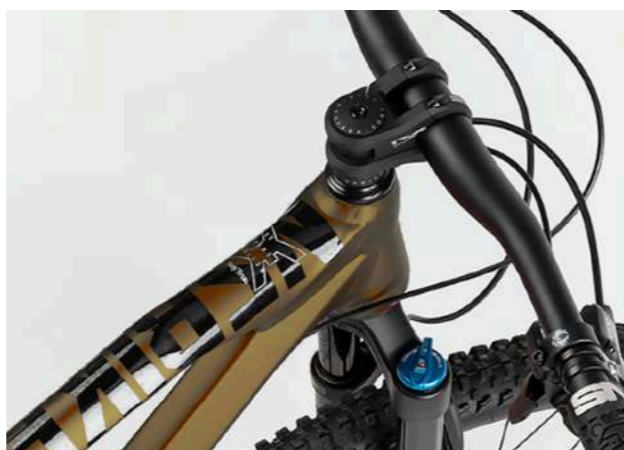

S NSB-00425
M NSB-00426
L NSB-00427

GEN 1.0

NEW MODEL

13

- FRAME | ALLOY, 155MM
- FORK | ROCK SHOX DOMAIN R, 170MM
- SHOCK | ROCK SHOX DELUXE SELECT +
- DERAILLEUR | SHIMANO DEORE M6100 1X12
- BRAKES | SHIMANO DEORE MT410
- CRANKSET | SHIMANO DEORE FC-MT5101 32T
- DROPPER POST | KS RAGE-I
- HANDLEBAR | NS BIKES 35 800MM
- STEM | NS BIKES TONE 35
- HUBS | NS BIKES SEALED BEARINGS
- RIMS | OCTANE ONE SOLAR
- TIRES | SCHWALBE BIG BETTY BIKEPARK 29X2.4"