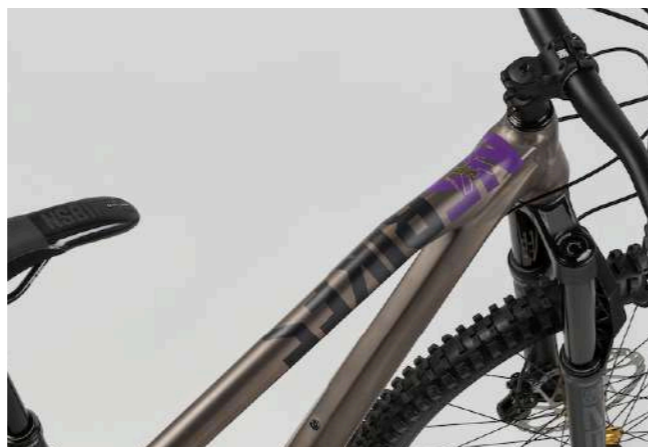

ROCKSHOX

SHIMANO®

NS BIKES