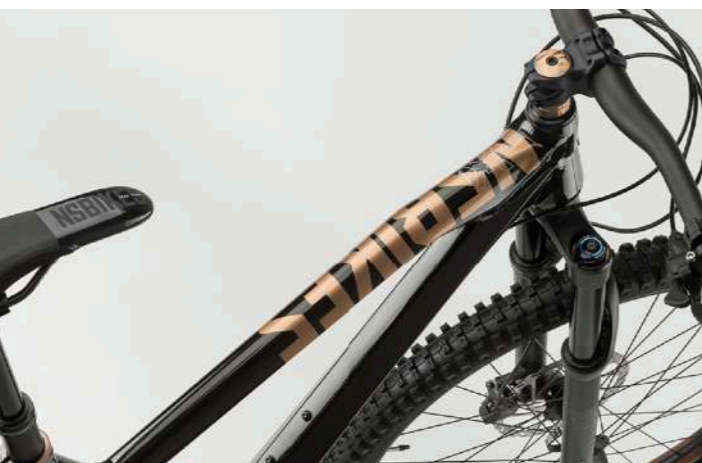

NEW FOR 2023

ROCK SHOX ZEB SELECT FORK
 UPDATED SHIMANO EP8 DRIVE UNIT
 INTEGRATED SPEED SENSOR

S NSB-00492
 M NSB-00493
 L NSB-00494

GEN 1.1

NEW SPEC / NEW COLOUR

89

FRAME | ALLOY, 160MM
 FORK | ROCK SHOX ZEB SELECT 170MM
 SHOCK | ROCK SHOX SUPER DELUXE COIL SELECT
 DRIVETRAIN | SHIMANO DEORE 1X12
 DRIVE UNIT | SHIMANO EP8
 BATTERY | SHIMANO BT-E8036 630 WH
 BRAKES | SHIMANO DEORE M6120 4 PISTON
 CRANKSET | SHIMANO DEORE 36T
 DROPPER POST | RACE FACE AEEFFECT R
 HANDLEBAR | NS 35 800 MM
 STEM | NS BIKES QUANTUM LITE 35
 HUBS | NS BIKES ROTARY SEALED BEARINGS
 RIMS | NS BIKES ENIGMA ROCK
 TIRES | MAXXIS ASSEGA 29 X 2.5
 MAXXIS ASSEGA 27.5 X 2.5