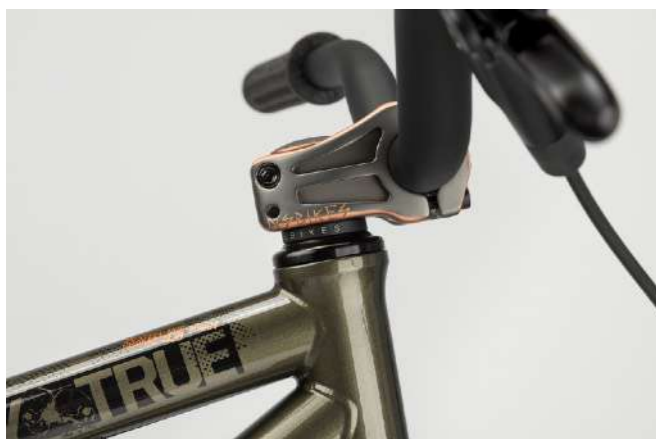

DIRT JUMPING / PUMPTRACK / SLOPESTYLE 26"

METROPOLIS 1

PRODUCTION Q1, Q2

OLIVE RUST

GEN 2.0

CARRY OVER 53

MAIN FEATURES

- CROMOLY DOUBLE BUTTED FRAME W/TAPER HEADTUBE BASED ON DECADE/MAJESTY GEOMETRY
- MARZOCCHI BOMBER Z2 E-BIKE+ 100MM, BOOST THRU AXLE & TAPER STEERTUBE
- NS BIKES AFTERMARKET COCKPIT
- STRONG SALT WTP BMX CRANKSET
- HYDRAULIC REAR BRAKE
- SEALED BEARING HUBS, 10T DRIVER, FEMALE BOLTS
- NS DIRT RIMS

- FRAME | 4130 CROMOLY
- FORK | MARZOCCHI Z2 100MM
- REAR BRAKE | LANXXI NUTT
- CRANKSET | SALT BY WTP TUBULAR CROMOLY 25T
- HANDLEBAR | NS BIKES LICK 740MM
- STEM | NS BIKES CHEMICAL
- HUBS | NS BIKES SEALED BEARINGS
- RIMS | NS BIKES DIRT
- TIRES | KENDA SB8 26 X 2.1"

NSB-00272

SHIMANO®

SALT™

NS
BIKES